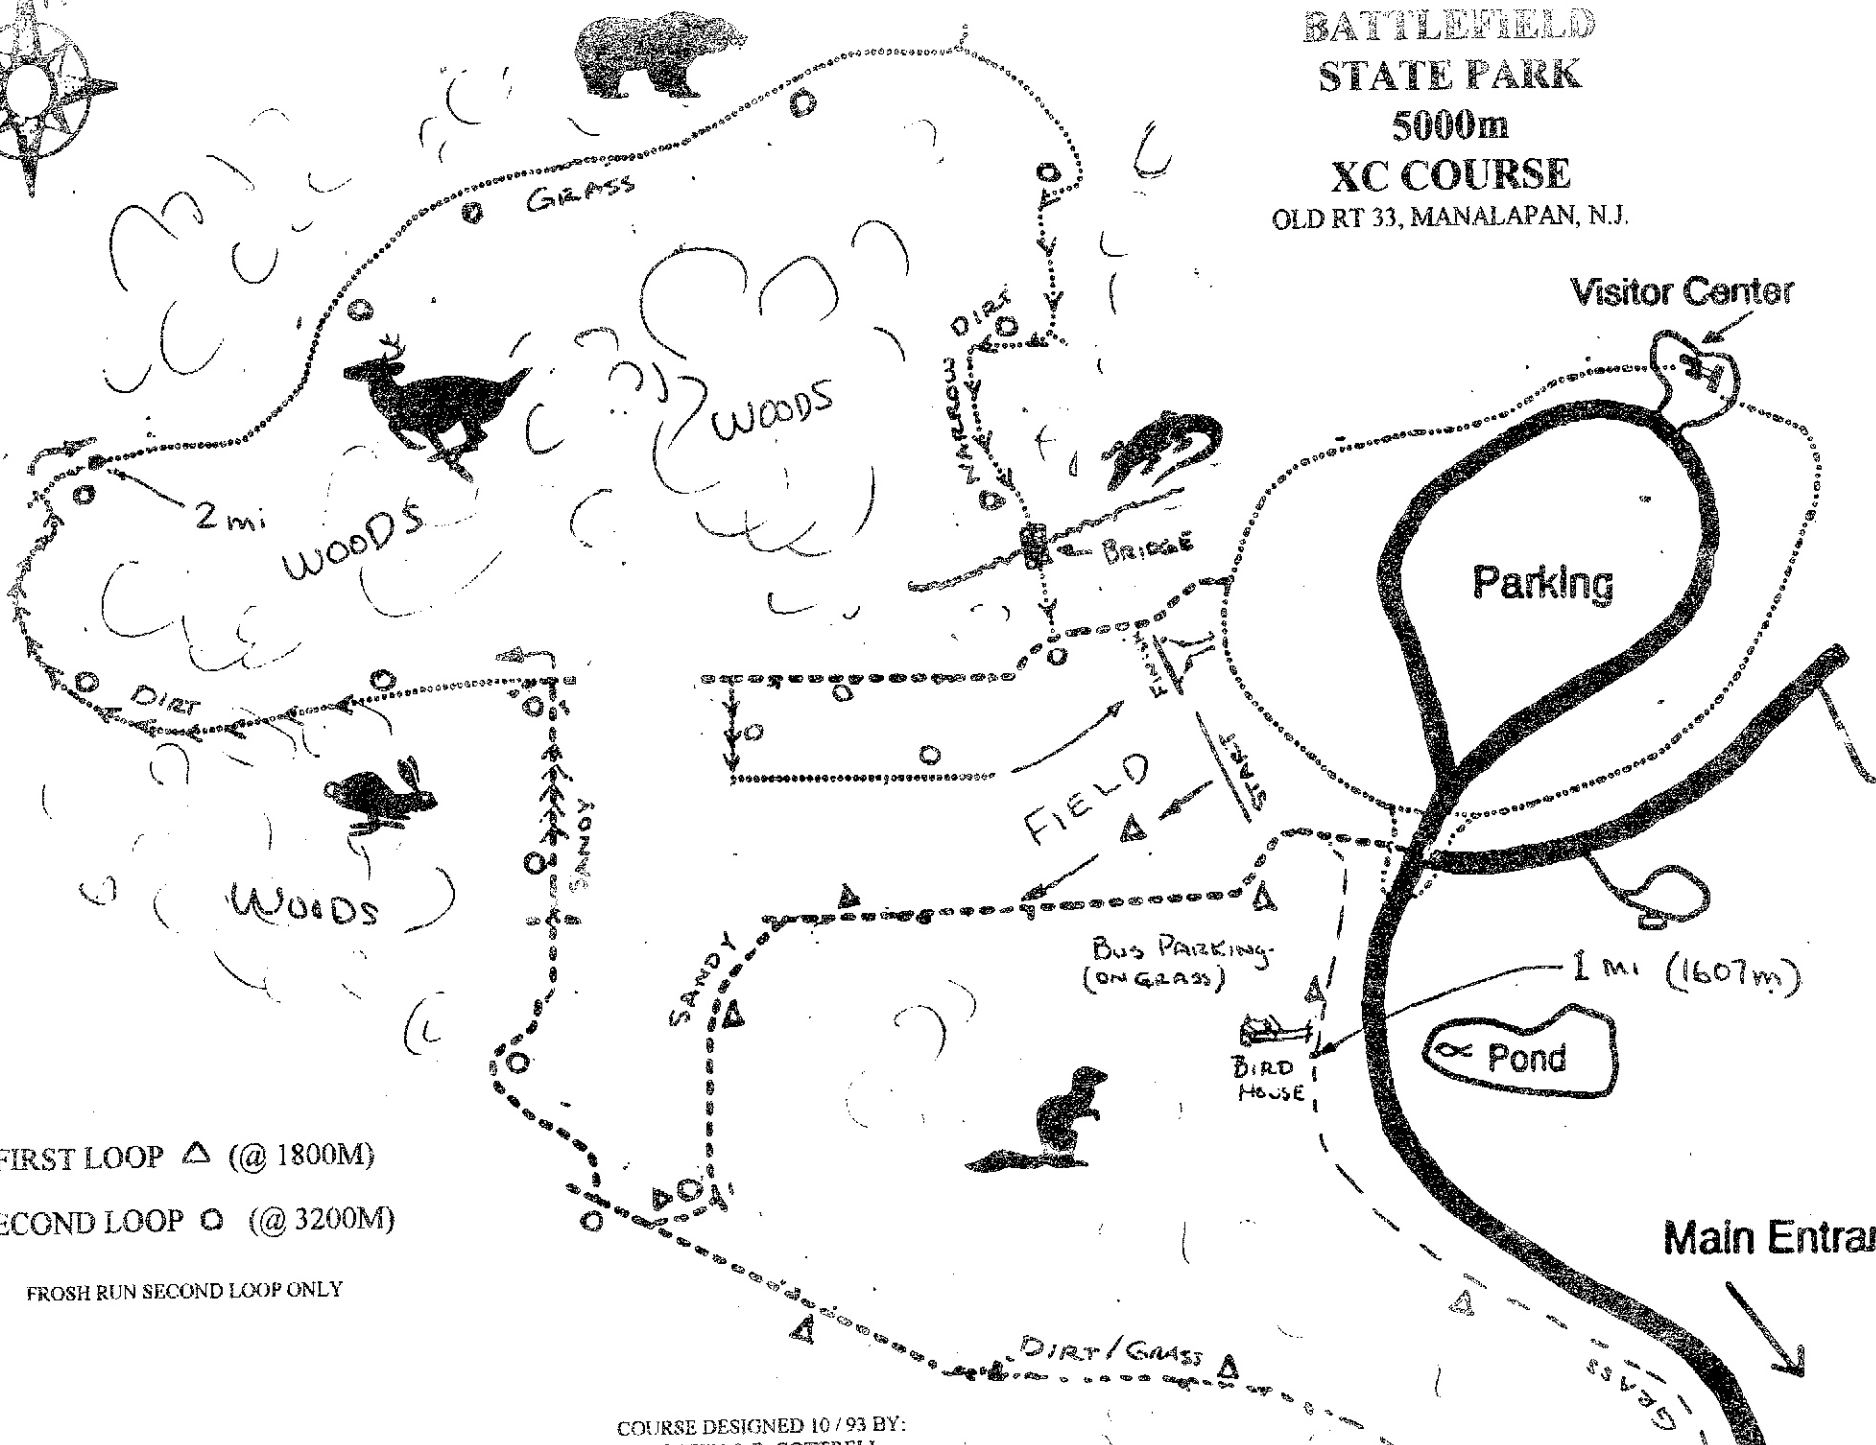

MOUNTAIN STATE
 BATTLEFIELD
 STATE PARK
 5000m
 XC COURSE

OLD RT 33, MANALAPAN, N.J.

FIRST LOOP Δ (@ 1800M)

SECOND LOOP \circ (@ 3200M)

FRESH RUN SECOND LOOP ONLY

COURSE DESIGNED 10/93 BY:
 J. CASEY & R. COTTRELL
 NATURE & ORIENTALS